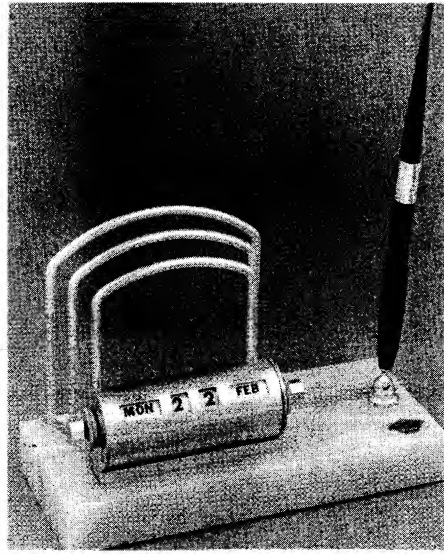

37LC PEN BASE ROLL CALENDAR LETTER RACK